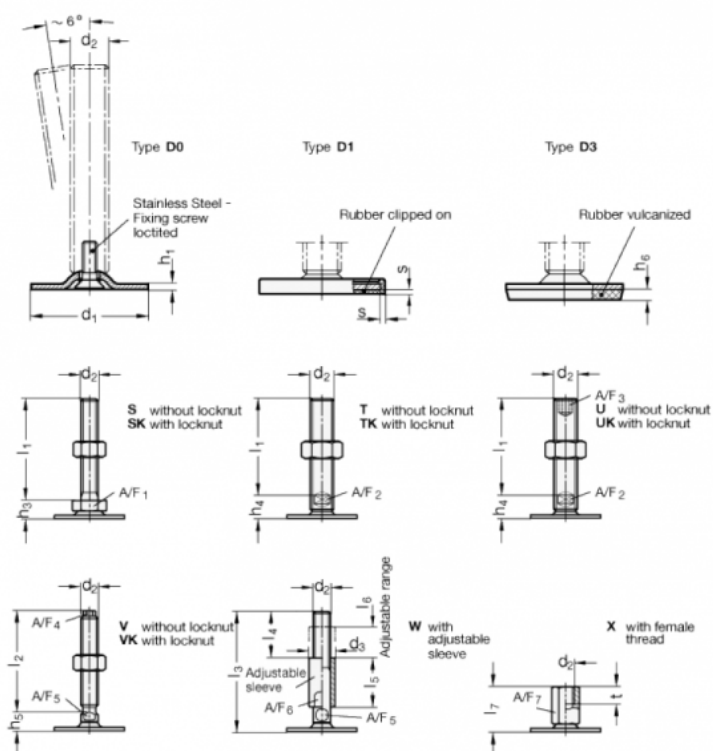

Article number: 204180M10100D0S

Description: E+G levelling foot  
GN 41-80-M10-100-D0-S

Note: S Without nut, External hexagon at the bottom

## Measures

- A/F1 = 17
- d1 = 80
- d2 = M10
- h1 = 3
- h3 = 11
- h6 =
- l1 = 100
- s =